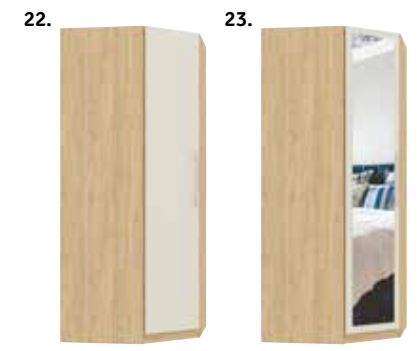

- **17. Burlington Bardolino Oak / Cashmere 4 Door Wardrobe with 3 Drawers**
  H: 210cm W: 183cm D: 59cm
  H240517
- **18. Burlington Bardolino Oak / Cashmere 4 Door 2 Mirror Wardrobe with 3 Drawers**
  H: 210cm W: 183cm D: 59cm
  H240518
- **19. Burlington Bardolino Oak / Cashmere 5 Door Wardrobe**
  H: 210cm W: 229cm D: 59cm
  H240519
- **20. Burlington Bardolino Oak / Cashmere 5 Door 1 Mirror Wardrobe**
  H: 210cm W: 229cm D: 59cm
  H240520
- **21. Burlington Bardolino Oak & Cashmere 5 Door 4 Mirror Wardrobe with 6 Drawers**
  H: 210cm W: 229cm D: 59cm
  H240522
- **22. Burlington Bardolino Oak / Cashmere Corner Wardrobe**
  H: 210cm W: 91.5cm D: 90cm
  H240531
- **23. Burlington Bardolino Oak / Cashmere Corner Mirrored Wardrobe**
  H: 210cm W: 91.5cm D: 90cm
  H240532