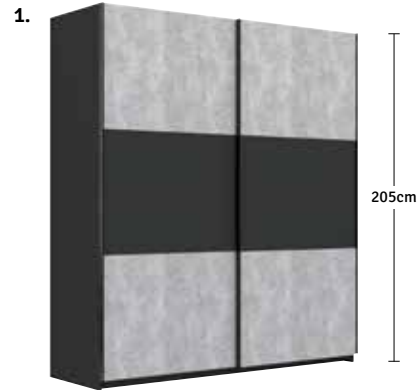

H: 205cm W: 181cm D: 60cm
H240636

H: 205cm W: 228cm D: 60cm
H240637

5. Portland Anthracite Shelves x 2

181cm
H210310

228cm
H240656

6. Portland White Shelves x 2

181cm
H210323

228cm
H240657

7. Portland Anthracite Internal Drawers

H: 70cm W: 50cm D: 40cm
H210298

8. Portland White Internal Drawers

H: 70cm W: 50cm D: 40cm
H210299

9. Soft-Close Door System (Pair)

H210315

Optional Extras

Hanover White / Matte White, Glass or Mirrored

1. Hanover White Frame & Glass Front Sliding Wardrobe

H: 209cm W: 188cm D: 64cm
H230801

2. Hanover White Frame & Glass / Mirror Front Sliding Wardrobe

H: 209cm W: 188cm D: 64cm
H230802

3. Hanover White Frame & Full Mirror Front Sliding Wardrobe